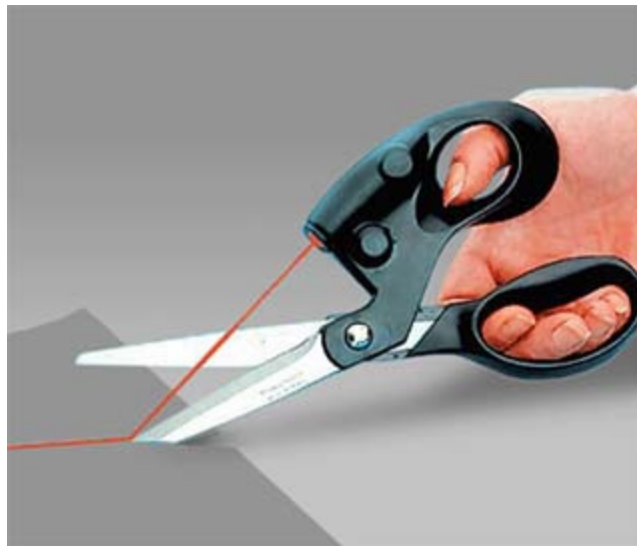

LASER SCISSORS

Laser Scissors Cutting a straight line has never been easier. Just aim the pin-point laser and follow the line. The scissor blades are stainless steel and cut very clean with a micro serrated edge.